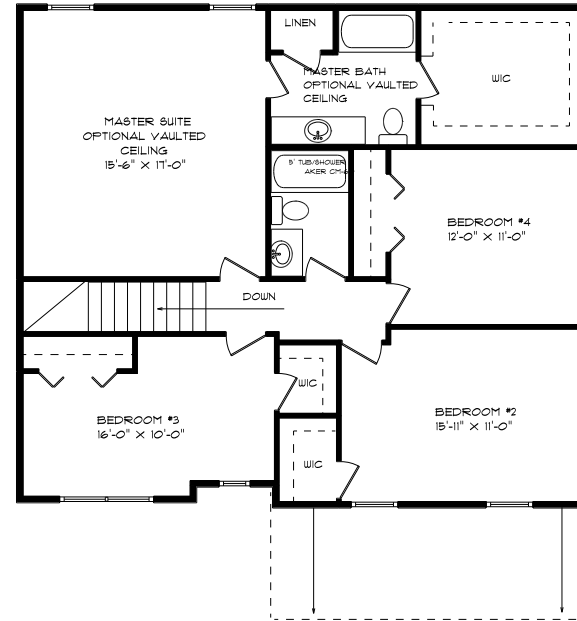

THE MCKINLEY SERIES

SECOND FLOOR PLAN OPTIONS

09.500 ANT

April 24, 2009