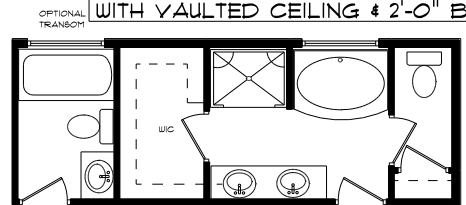

OPTIONAL GLAMOUR BATHROOM WITH VAULTED CEILING & 2'-0" BUMP

OPTIONAL GLAMOUR BATHROOM WITH VAULTED CEILING

THE PRESTON A

TWO-STORY GREAT ROOM SECOND FLOOR OPTION

THE PRESTON SERIES SECOND FLOOR PLAN