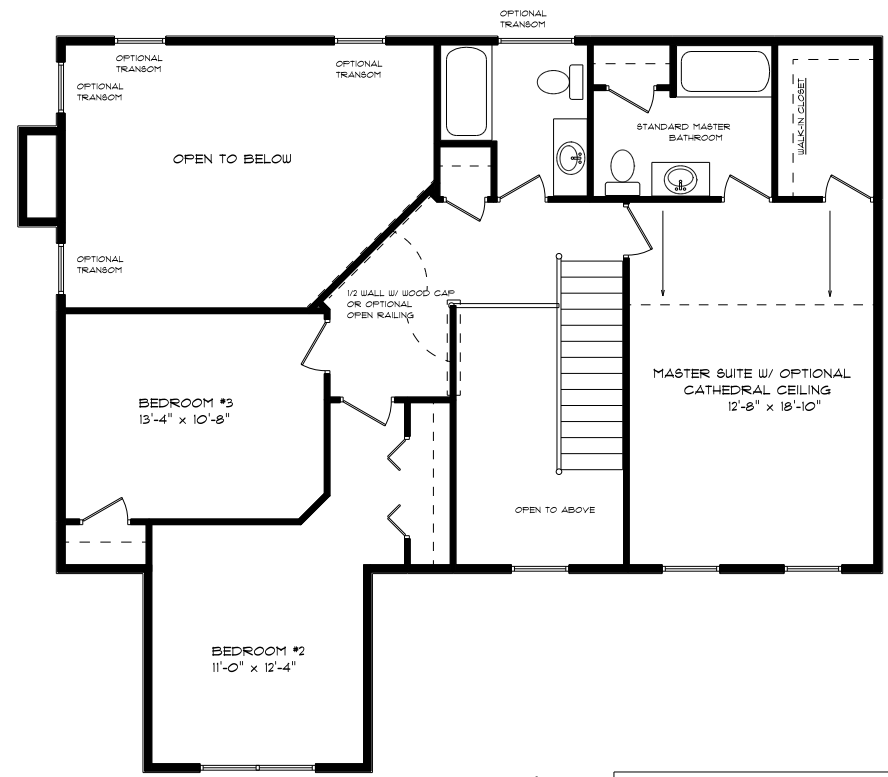

OPTIONAL GLAMOUR BATHROOM WITH VAULTED CEILING & 2'-0" BUMP

OPTIONAL GLAMOUR BATHROOM WITH VAULTED CEILING

THE PRESTON A

TWO-STORY GREAT ROOM SECOND FLOOR OPTION

THE PRESTON SERIES SECOND FLOOR PLAN